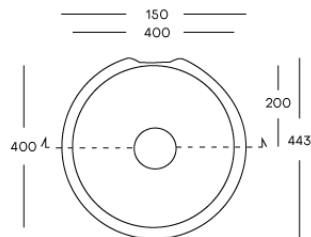

Purity 7220 ●