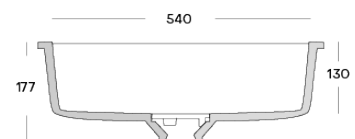

Energy 7730 ●