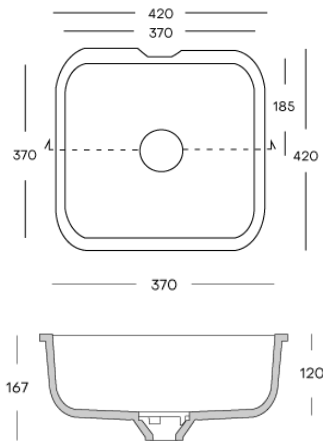

Serenity 7510 ●