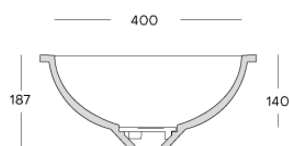

Purity 7220 ●