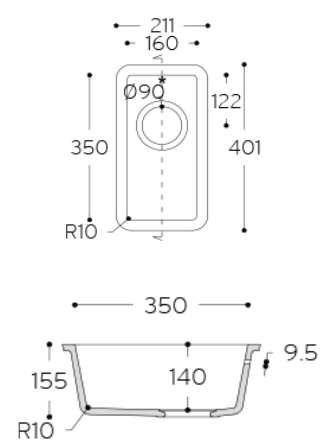

Stock d'éviers

Beschikbaar in Glacier White

Spicy 967 ●