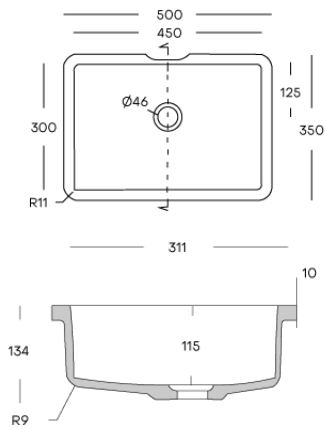

Quiet 7110 ●●