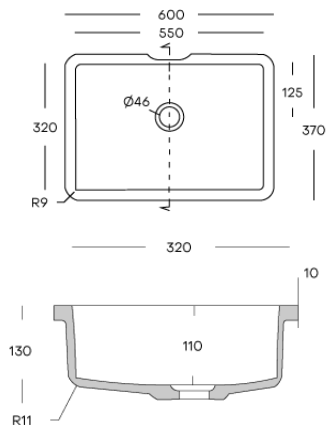

Quiet 7120 ●●

- stock Vanrobaeys
- ●● stock Gesibois