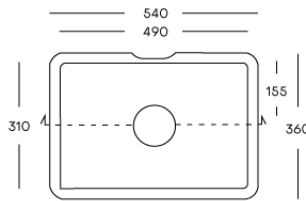

Energy 7720 ●