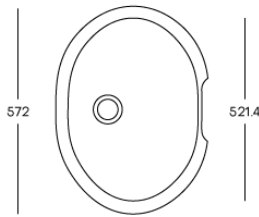

Stock de lavabos

Beschikbaar in Glacier White

Calm 815 ●