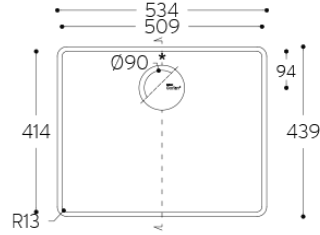

Sparkling 9505 ●