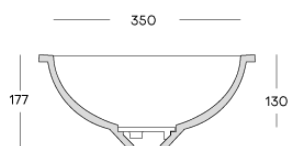

Purity 7210 ●