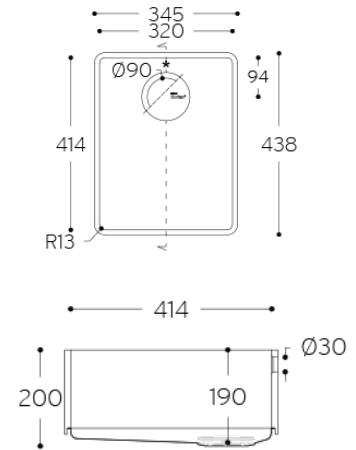

Sparkling 9503 ●