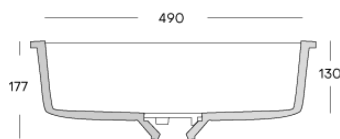

Energy 7720 ●