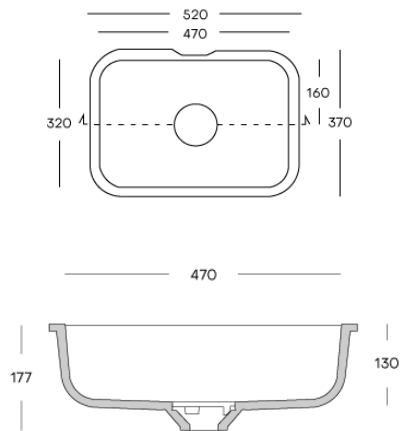

Serenity 7520 ●●