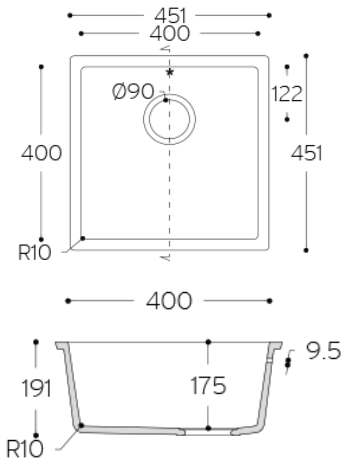

Stock d'éviers

Beschikbaar in Glacier White

Spicy 965 ●