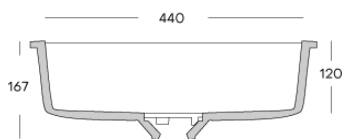

Energy 7710 ●