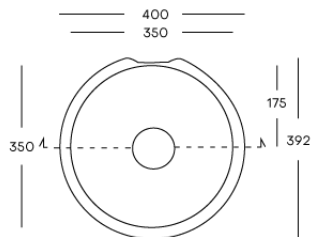

Purity 7210 ●