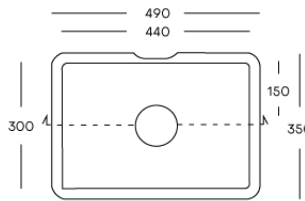

Energy 7710 ●