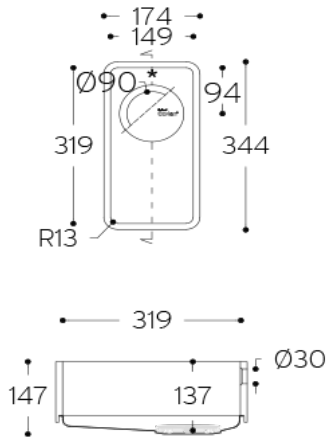

Stock d'éviers

Beschikbaar in Glacier White

Sparkling 9501 ●