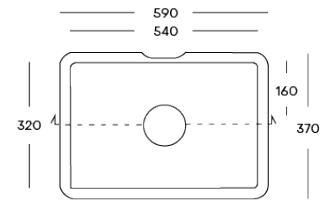

Energy 7730 ●