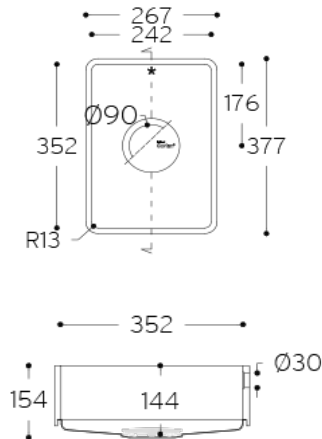

Sparkling 9502 ●