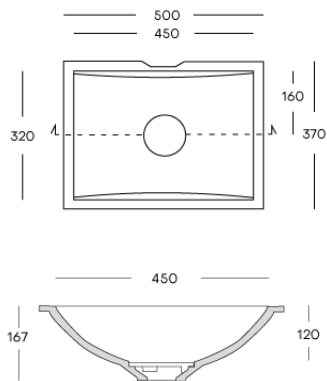

Refresh 7410 ●