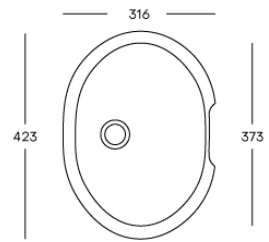

Stock de lavabos

Beschikbaar in Glacier White

Calm 820 ●