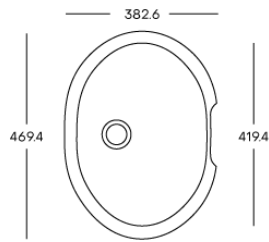

Stock de lavabos

Beschikbaar in Glacier White

Calm 810 ●