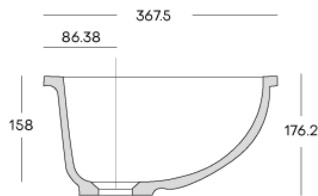

Stock de lavabos

Beschikbaar in Glacier White

Calm 815 ●