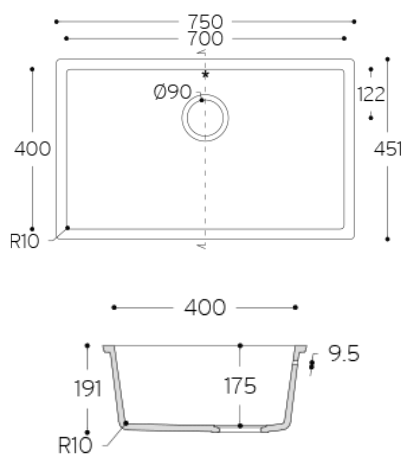

Stock d'éviers

Beschikbaar in Glacier White

Spicy 966 ●