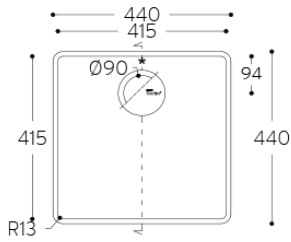

Sparkling 9504 ●