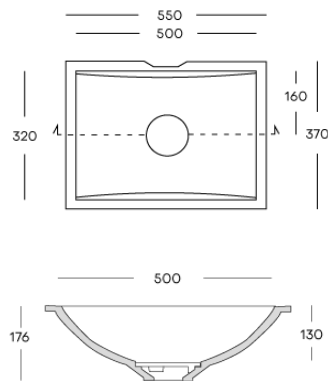

Refresh 7420 ●