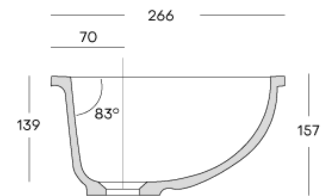

Stock de lavabos

Beschikbaar in Glacier White

Calm 820 ●