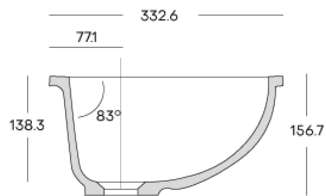

Stock de lavabos

Beschikbaar in Glacier White

Calm 810 ●