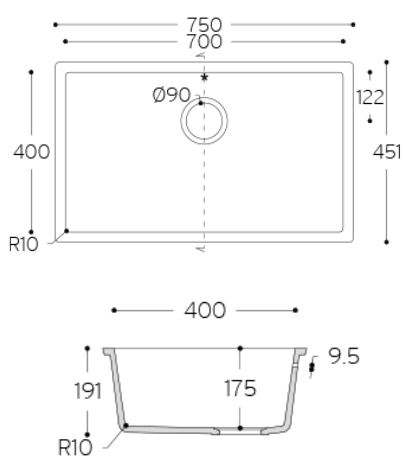

Stock d'éviers

Spicy 966 ●