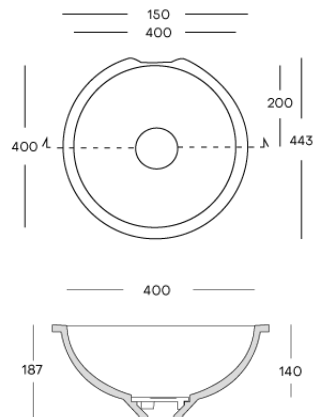

Purity 7220 ●