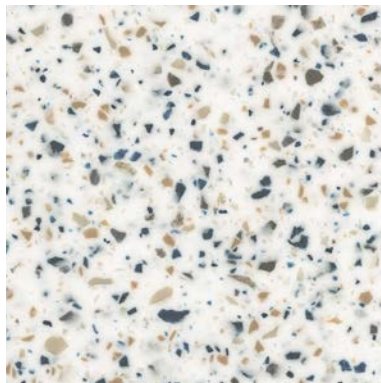

Laguna Terrazzo