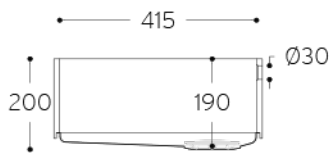

Sparkling 9504 ●