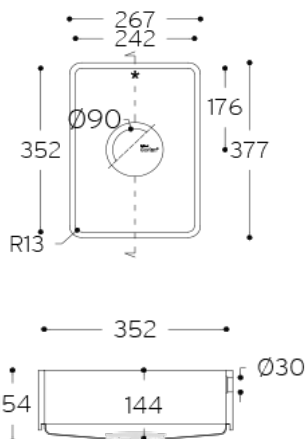

Sparkling 9502 ●