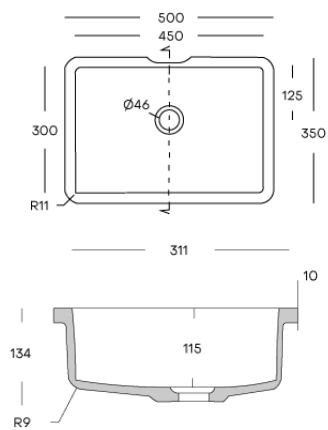

Quiet 7110 ●●