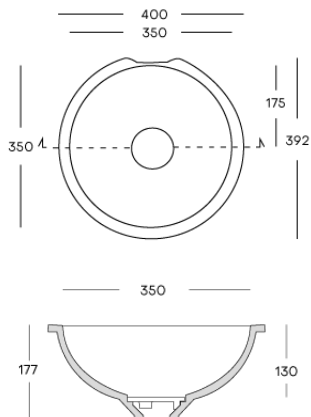

Purity 7210 ●