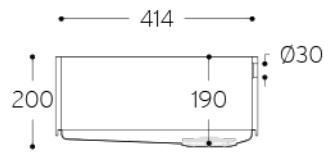

Sparkling 9505 ●