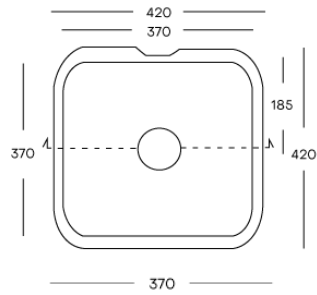

Serenity 7510 ●