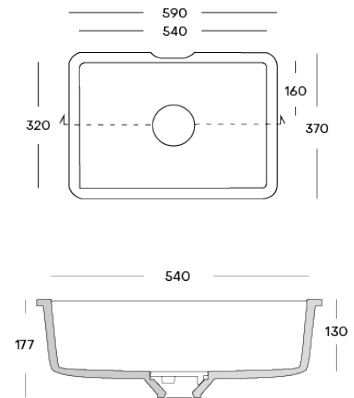

Energy 7730 ●