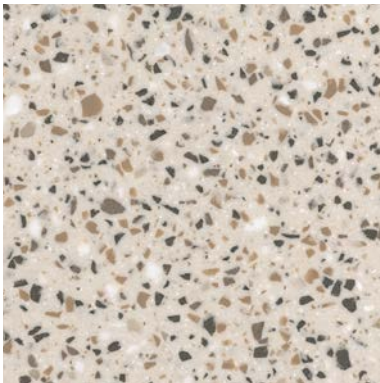

Peppered Terrazzo