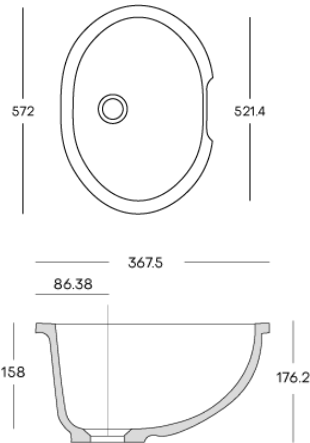

Stock de lavabos

Calm 815 ●