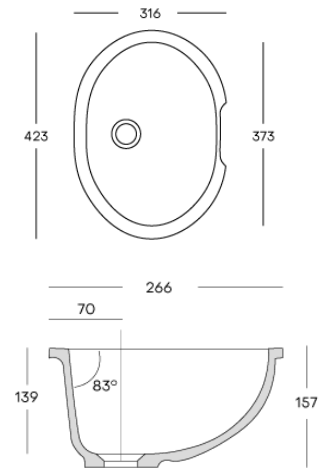

Stock de lavabos

Calm 820 ●