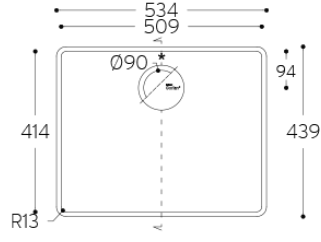

Sparkling 9505 ●