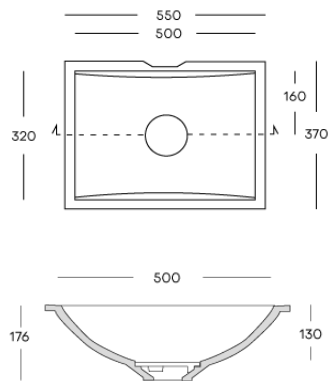

Refresh 7420 ●