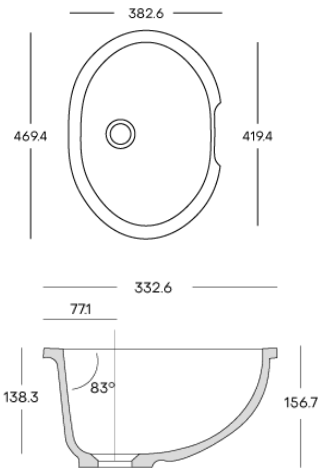

Stock de lavabos

Calm 810 ●