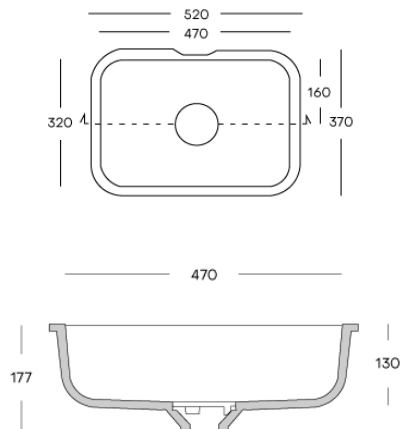

Serenity 7520 ●●