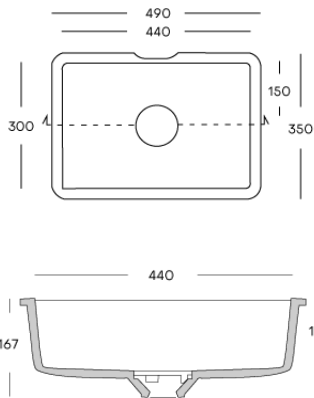

Energy 7710 ●