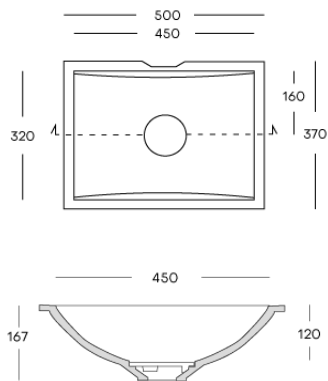

Refresh 7410 ●