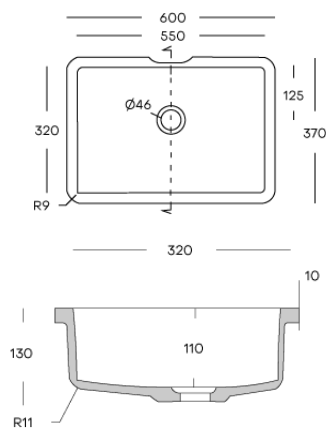

Quiet 7120 ●●

● stock Vanrobaeys
● stock Gesibois