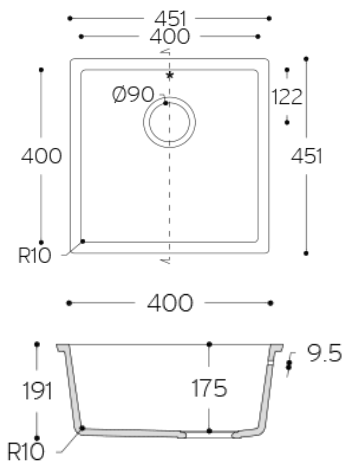

Stock d'éviers

Spicy 965 ●