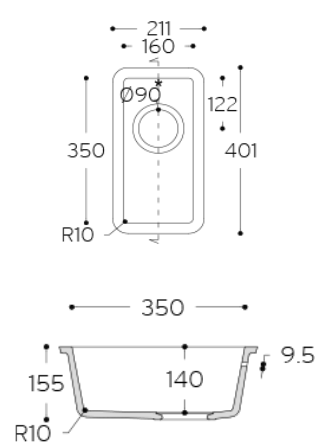

Stock d'éviers

Spicy 967 ●