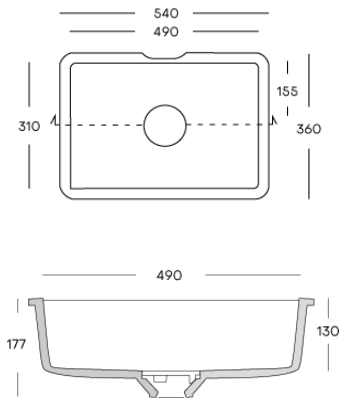

Energy 7720 ●