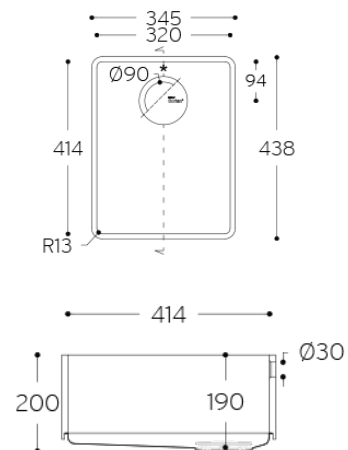

Sparkling 9503 ●