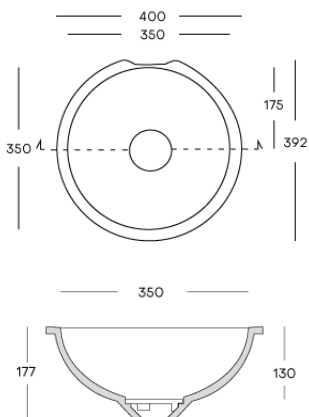

Purity 7210 ●