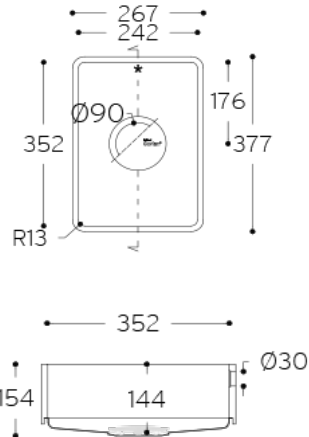

Sparkling 9502 ●