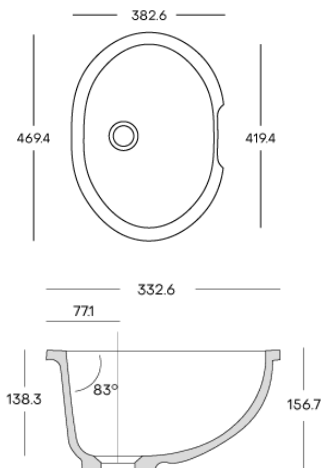

Wasbakken voorraad

Calm 810 ●