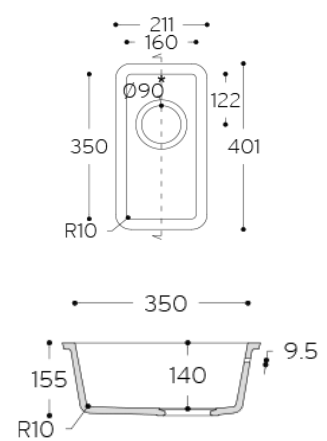

Spoelbakken voorraad

Spicy 967 ●