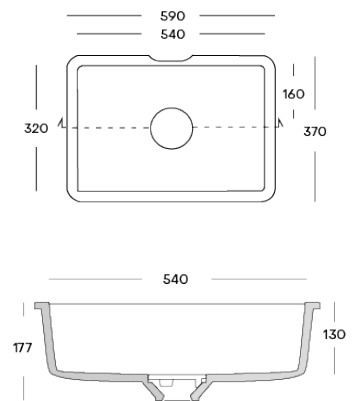

Energy 7730 ●