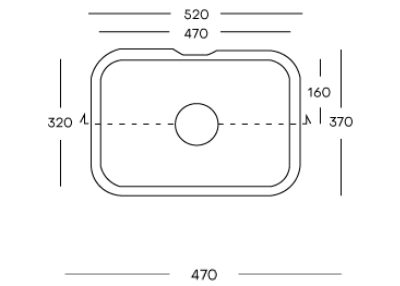

Serenity 7520 ●●