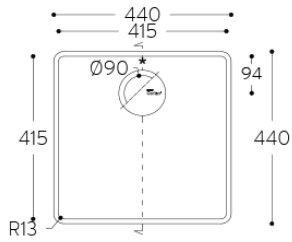

Sparkling 9504 ●