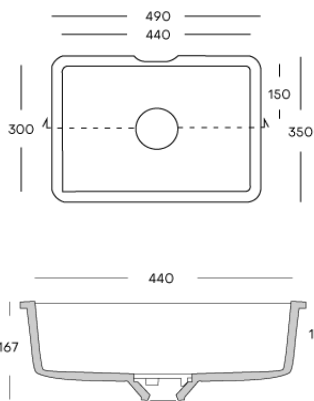

Energy 7710 ●