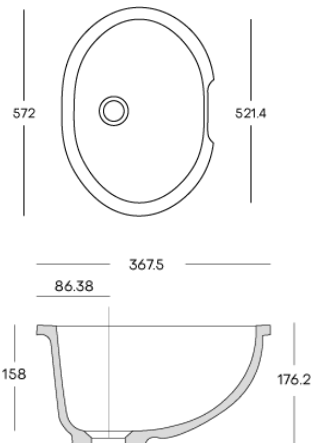

Wasbakken voorraad

Calm 815 ●