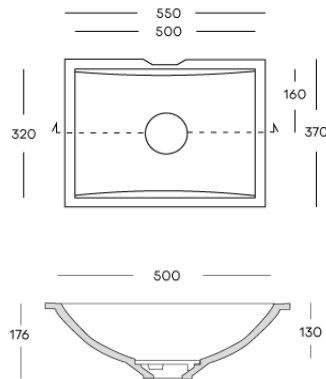

Refresh 7420 ●