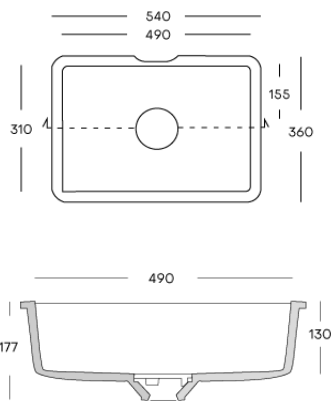

Energy 7720 ●