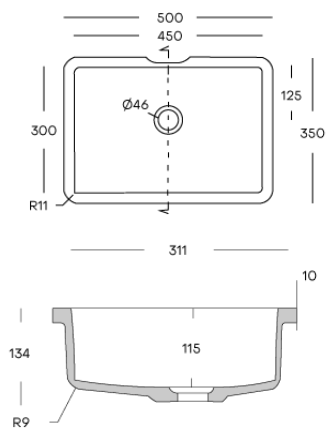

Quiet 7110 ●●