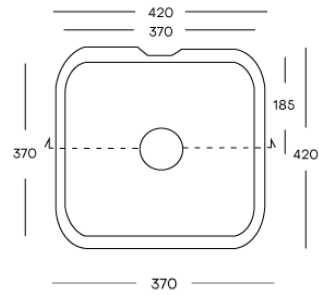

Serenity 7510 ●