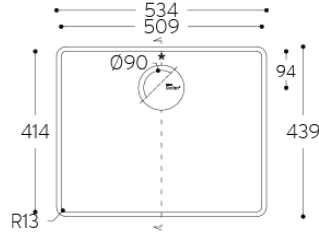

Sparkling 9505 ●