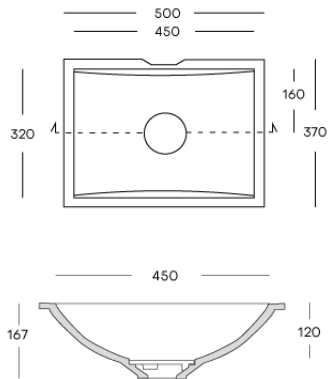

Refresh 7410 ●