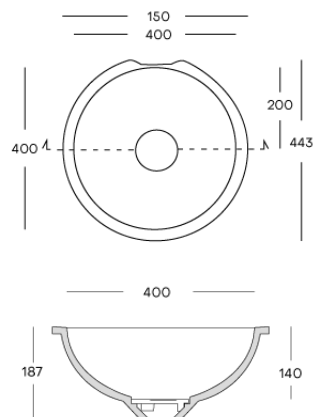

Purity 7220 ●