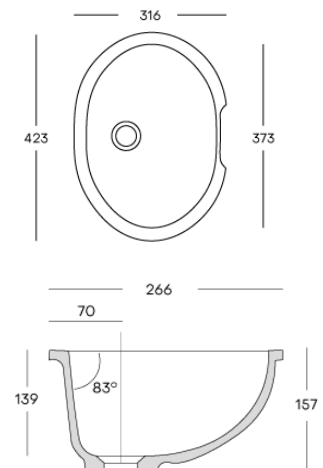

Wasbakken voorraad

Calm 820 ●