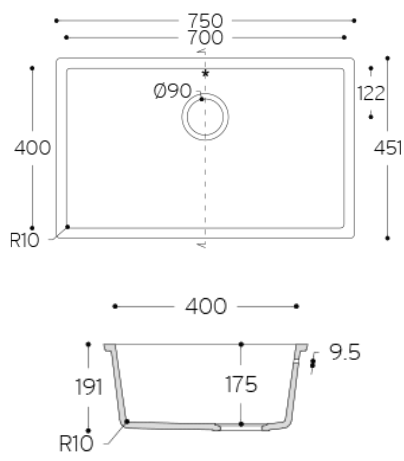

Spoelbakken voorraad

Spicy 966 ●