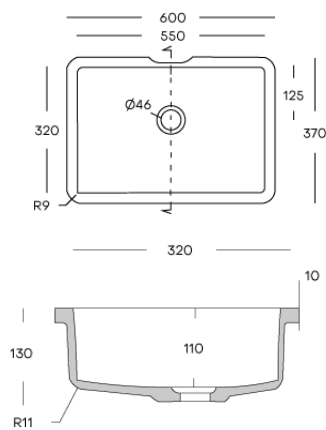

Quiet 7120 ●●

● voorraad Vanrobaeys
● voorraad Gesibois