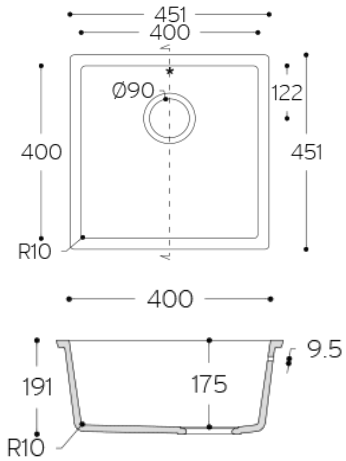

Spoelbakken voorraad

Spicy 965 ●